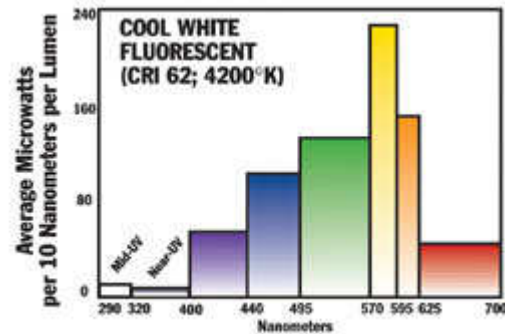

The Sunwave® Full Spectrum Fluorescent Bulb is the most correct Full Spectrum Light Bulb available in the world. The Full Spectrum Light output closely matches natural daylight. Studies show that Full Spectrum Natural Daylight can improve students reading and math scores.

WHY FULL SPECTRUM LIGHT BULBS?

Full spectrum sunlight nourishes every living organism on Earth and has helped our planet evolve. Today, people are spending more time indoors and not getting enough sunlight from

outside. To achieve natural balanced sunlight indoors, light bulbs need to contain a full spectrum of color as well as infrared and ultra violet wavelengths. These requirements are absent from regular cool white fluorescent light bulbs. All products from the Sunwave® line contain these essential ingredients to help you receive balanced sunlight. Along with healthy living, modern research has shown that correct natural light can significantly increase students' test scores, productivity among workers and increase sales in retail stores.

COMPARE AND SEE THE DIFFERENCE

We invite you to compare the difference of natural outdoor light, Sunwave® fluorescent light and ordinary fluorescent light. By reviewing these spectral distribution charts you can see how close Sunwave® "brings the natural goodness of sunshine indoors."™

THE SUNWAVE® DIFFERENCE

– Phosphor Lux™