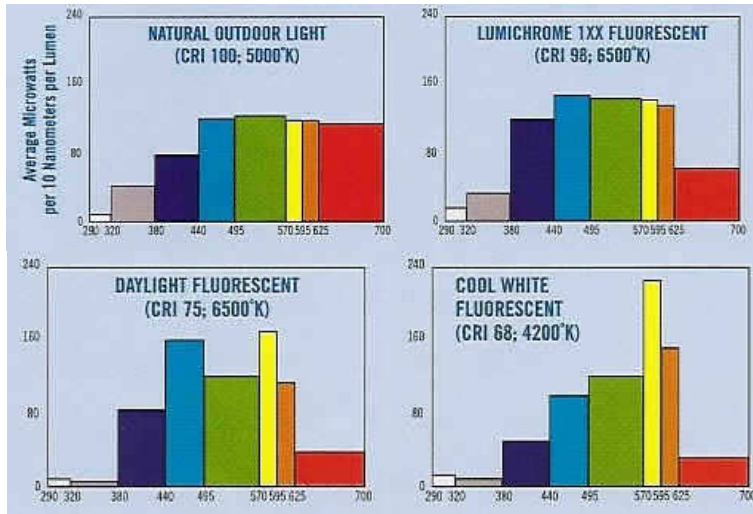

- Low energy consumption
- Triple integral : (CRI = 96, 5000 Kelvin)
- Spiral designs: (CRI = 96, 5000 Kelvin)
- Long average life (10,000 hours)

Ordering Code	Description	Wattage	Color Temp.	Lumens
Eco/23w/50	Compact Fluorescent Triple Full Spectrum	23	5000°K	1500
Eco/SP/20w/50	Compact Fluorescent Spiral Full Spectrum	20	5000°K	1300

### **LUMICHROME® 1XC 5000° K and CRI of 96**

With a color temperature of 5000°K and a color rendering index of 96, the light of the Lumichrome® 1XC full spectrum fluorescent lamp can be compared to outdoor lighting at noon time, the time of day where blue and red parts of the spectrum would be, more or less, present in equal amounts. The applications for this full spectrum fluorescent lamp are general and environmental lighting of all types, including shops, jewelry stores, printing, graphics arts industry, art studios, fabric showrooms, etc.

### **SPECTRAL DISTRIBUTION CURVES:**

# **LUMICHROME® 1XX Full Spectrum Fluorescent Lamp - 6500° K - 98 C.R.I., Fluorescent Full Spectrum Lamp**

**Energy Efficiency Full Spectrum Lighting Combined with Brilliant Natural Colors** Improve your health and well being with a Lumichrome 1xx full spectrum lamp. Extensive research has shown that lack of natural daylight can impair our mood, health and well being in a very dramatic way.