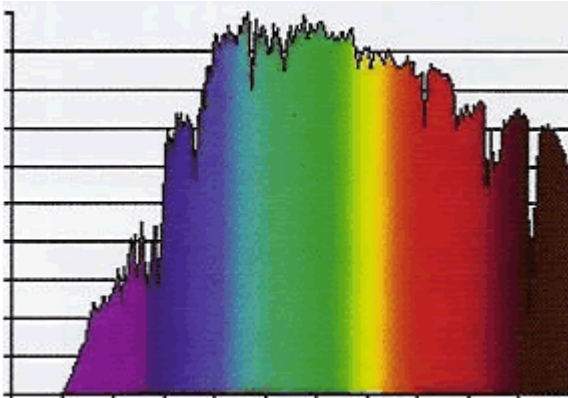

Natural Outdoor Sunlight
(CRI = 100; Kelvin = 5500)