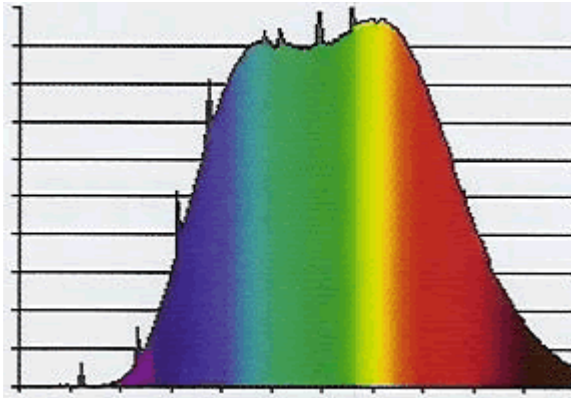

True Lite Full Spectrum Fluorescent
(CRI = 92; Kelvin = 5720)