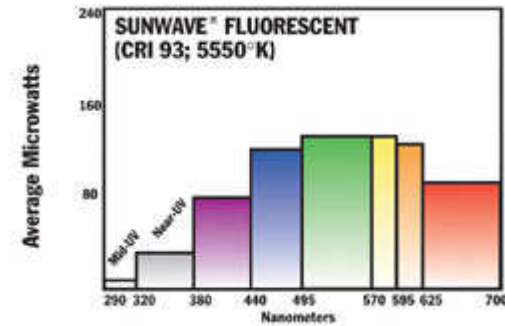

The Sunwave® Full Spectrum Fluorescent Bulb is the most correct Full Spectrum Light Bulb available in the world. The Full Spectrum Light output closely matches natural daylight. Studies show that Full Spectrum Natural Daylight can improve students reading and math scores.

WHY FULL SPECTRUM LIGHT BULBS?

Full spectrum sunlight nourishes every living organism on Earth and has helped our planet evolve. Today, people are spending more time indoors and not getting enough sunlight from

outside. To achieve natural balanced sunlight indoors, light bulbs need to contain a full spectrum of color as well as infrared and ultra violet wavelengths. These requirements are absent from regular cool white fluorescent light bulbs. All products from the Sunwave® line contain these essential ingredients to help you receive balanced sunlight. Along with healthy living, modern research has shown that correct natural light can significantly increase students' test scores, productivity among workers and increase sales in retail stores.

COMPARE AND SEE THE DIFFERENCE

We invite you to compare the difference of natural outdoor light, Sunwave® fluorescent light and ordinary fluorescent light. By reviewing these spectral distribution charts you can see how close Sunwave® "brings the natural goodness of sunshine indoors."™

THE SUNWAVE® DIFFERENCE

– Phosphor Lux™