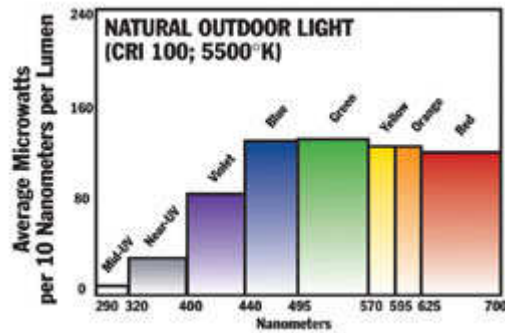

The Sunwave® Full Spectrum Fluorescent Bulb is the most correct Full Spectrum Light Bulb available in the world. The Full Spectrum Light output closely matches natural daylight. Studies show that Full Spectrum Natural Daylight can improve students reading and math scores.

WHY FULL SPECTRUM LIGHT BULBS?

Full spectrum sunlight nourishes every living organism on Earth and has helped our planet evolve. Today, people are spending more time indoors and not getting enough sunlight from

outside. To achieve natural balanced sunlight indoors, light bulbs need to contain a full spectrum of color as well as infrared and ultra violet wavelengths. These requirements are absent from regular cool white fluorescent light bulbs. All products from the Sunwave® line contain these essential ingredients to help you receive balanced sunlight. Along with healthy living, modern research has shown that correct natural light can significantly increase students' test scores, productivity among workers and increase sales in retail stores.

COMPARE AND SEE THE DIFFERENCE

We invite you to compare the difference of natural outdoor light, Sunwave® fluorescent light and ordinary fluorescent light. By reviewing these spectral distribution charts you can see how close Sunwave® "brings the natural goodness of sunshine indoors."™

THE SUNWAVE® DIFFERENCE

– Phosphor Lux™