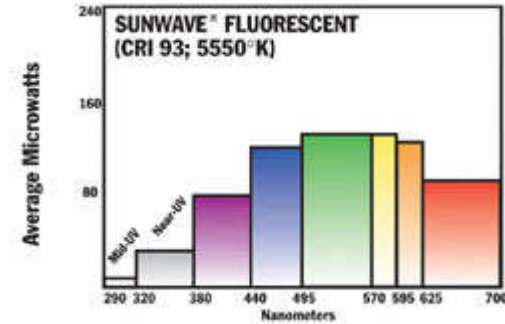

The Sunwave® Full Spectrum Fluorescent Bulb is the most correct Full Spectrum Light Bulb available in the world. The Full Spectrum Light output closely matches natural daylight. Studies show that Full Spectrum Natural Daylight can improve students reading and math scores.

WHY FULL SPECTRUM LIGHT BULBS?

Full spectrum sunlight nourishes every living organism on Earth and has helped our planet evolve. Today, people are spending more time indoors and not getting enough sunlight from

outside. To achieve natural balanced sunlight indoors, light bulbs need to contain a full spectrum of color as well as infrared and ultra violet wavelengths. These requirements are absent from regular cool white fluorescent light bulbs. All products from the Sunwave® line contain these essential ingredients to help you receive balanced sunlight. Along with healthy living, modern research has shown that correct natural light can significantly increase students' test scores, productivity among workers and increase sales in retail stores.

COMPARE AND SEE THE DIFFERENCE

We invite you to compare the difference of natural outdoor light, Sunwave® fluorescent light and ordinary fluorescent light. By reviewing these spectral distribution charts you can see how close Sunwave® "brings the natural goodness of sunshine indoors."^{TM}

THE SUNWAVE® DIFFERENCE

- Phosphor Lux™