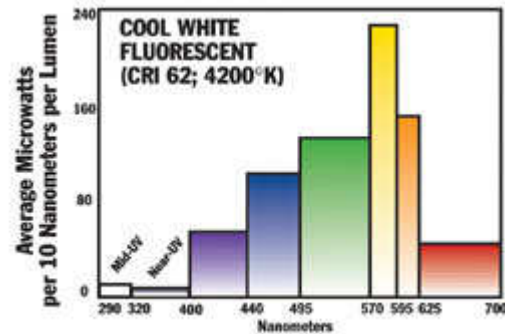

COMPARE AND SEE THE DIFFERENCE

We invite you to compare the difference of natural outdoor light, Sunwave® fluorescent light and ordinary fluorescent light. By reviewing these spectral distribution charts you can see how close Sunwave® "brings the natural goodness of sunshine indoors."™

THE SUNWAVE® DIFFERENCE

– Phosphor Lux™

The Phosphor Lux™ blend was designed and developed by a team of lighting experts and led by one of the inventors of full spectrum lighting. Years of research, development and testing went into creating this blend of natural sunlight in a light bulb through proper color rendering, full spectrum color temperature and chromaticity. We are proud to take our Phosphor Lux™ technology and combine it into our Sunwave® full spectrum light bulbs.

THE SUNWAVE® FULL SPECTRUM BULB

The Sunwave® full spectrum light bulb is one of the most accurate natural full spectrum light bulbs on the market today. With a color temperature of 5550 Kelvin degrees and Color Rendition Index (C.R.I.) of 93, this bulb can be compared to mid-day sun, the time of day when the sun has its highest photobiotic activity. By using these bulbs in your home or office, colors will be seen more clearly and vibrantly, which increases visual acuity. Sunwave® bulbs can help you feel less fatigue and have better concentration.