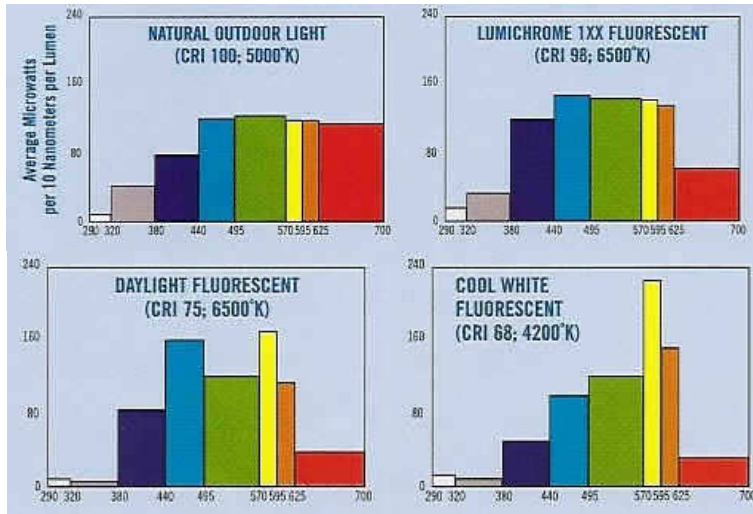

LUMICHROME® 1XX Full Spectrum Fluorescent Lamp - 6500° K - 98 C.R.I., Fluorescent Full Spectrum Lamp

Energy Efficiency Full Spectrum Lighting Combined with Brilliant Natural Colors Improve your health and well being with a Lumichrome 1xx full spectrum lamp. Extensive research has shown that lack of natural daylight can impair our mood, health and well being in a very dramatic way.

Unfortunately, ordinary cool white fluorescent lamps, that most of us use, have an unbalanced spectral distribution, and throw a depressing greenish yellowish hue upon a room, distorting colors, stressing our eyes, and creating a very unpleasant atmosphere. Full spectrum lighting is a positive way to impact our daily lives and improve our atmosphere.