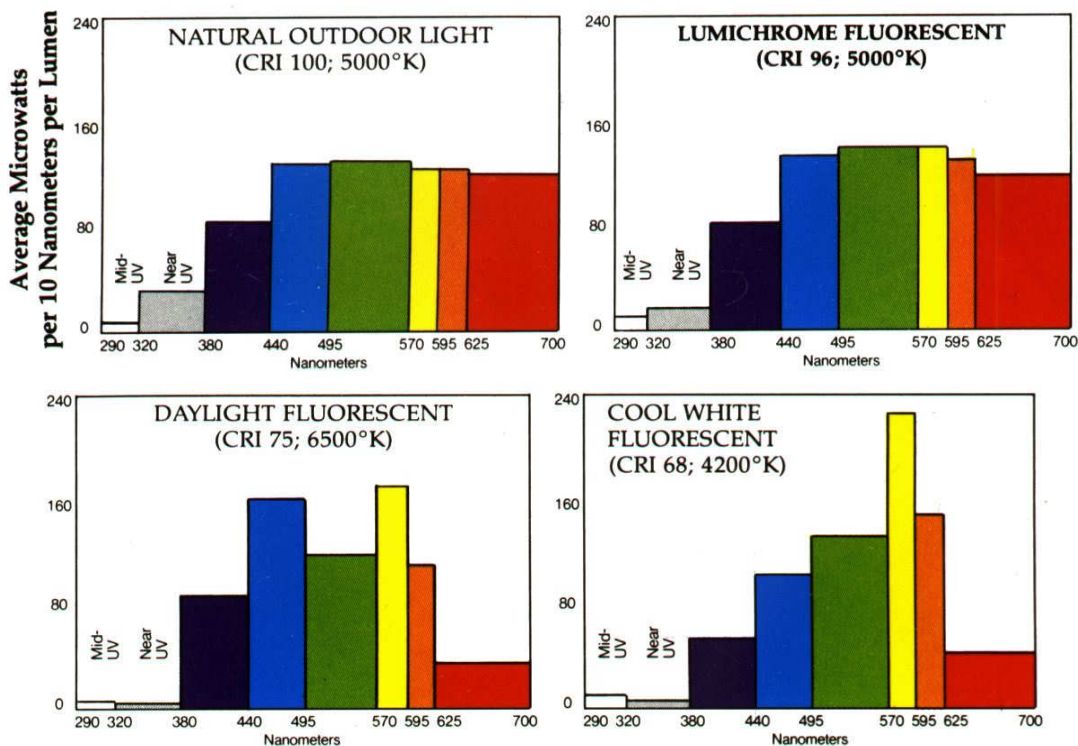

LUMICHROME® 1XC, European made fluorescent lamp, has been the very first Full Spectrum Lamp available on the world's market, and has been improved through the years, (thanks to its unique and **patented** blend of phosphors) to achieve one of the highest color rendering index available on the market today: 96 C.R.I. With a color temperature of 5000° Kelvin, the light of **LUMICHROME® 1XC** can be compared to outdoor lighting at noon time, the time of day where the blue and red parts of the spectrum are present at equal amounts.

LUMICHROME® 1XC Full Spectrum Lamps reduce eye fatigue, improving readability and visual comfort. By providing a pure white light, closely mimicking **Natural Light**, they have shown to enhance living and working environments in a way unmatched before, and promote positive effects on people's sense of well being.

LUMICHROME® 1XC 5000° K and CRI of 96

With a color temperature of 5000°K and a color rendering index of 96, the light of the Lumichrome® 1XC full spectrum fluorescent lamp can be compared to outdoor lighting at noon time, the time of day where blue and red parts of the spectrum would be, more or less, present in equal amounts. The applications for this full spectrum fluorescent lamp are general and environmental lighting of all types, including shops, jewelry stores, printing, graphics arts industry, art studios, fabric showrooms, etc.

SPECTRAL DISTRIBUTION CURVES:

LUMICHROME 1XC 5000° K SPECIFICATIONS: C.R.I.: 96

Ordering Code	Watts	Description	Base	Life	Approx. Lumens	Per Pack
F40 1XC	40	T12 48"	Bi-Pin	24,000	2850	25
F32 1XC	32	T8 48"	Bi-Pin	24,000	2825	25