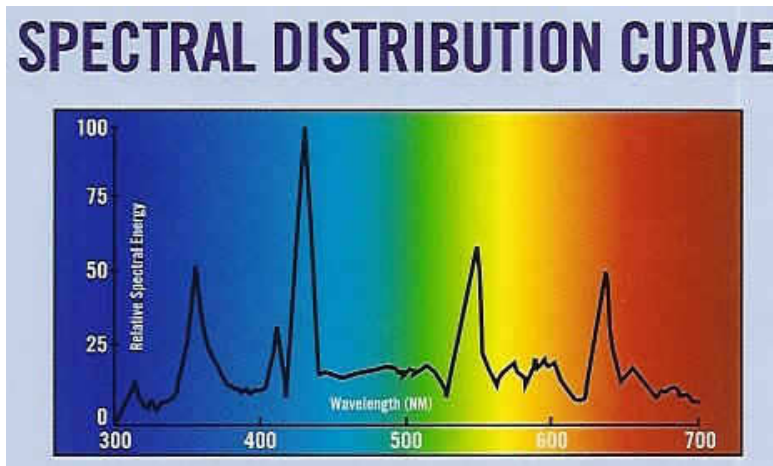

LUMICHROME® 1XX Full Spectrum Fluorescent Lamp - 6500° K - 98 C.R.I., Fluorescent Full Spectrum Lamp

Energy Efficiency Full Spectrum Lighting Combined with Brilliant Natural Colors Improve your health and well being with a Lumichrome 1xx full spectrum lamp. Extensive research has shown that lack of natural daylight can impair our mood, health and well being in a very dramatic way.

Unfortunately, ordinary cool white fluorescent lamps, that most of us use, have an unbalanced spectral distribution, and throw a depressing greenish yellowish hue upon a room, distorting colors, stressing our eyes, and creating a very unpleasant atmosphere. Full spectrum lighting is a positive way to impact our daily lives and improve our atmosphere.