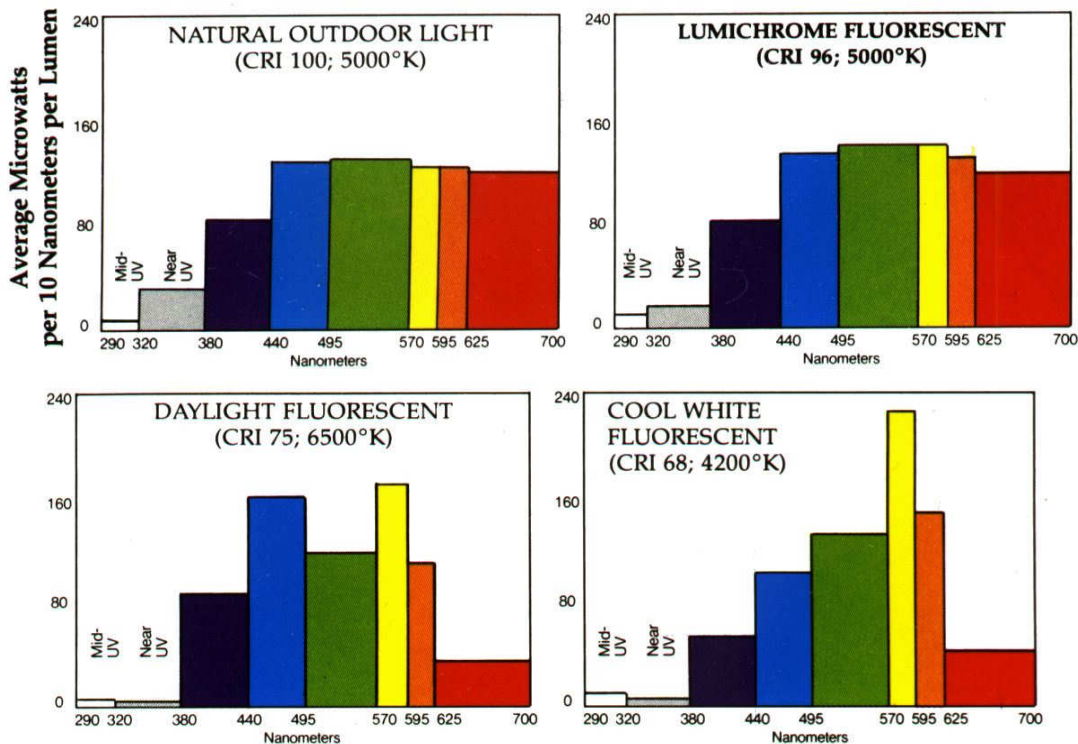

LUMICHROME® 1XC, European made fluorescent lamp, has been the very first Full Spectrum Lamp available on the world's market, and has been improved through the years, (thanks to its unique and **patented** blend of phosphors) to achieve one of the highest color rendering index available on the market today: 96 C.R.I. With a color temperature of 5000° Kelvin, the light of **LUMICHROME® 1XC** can be compared to outdoor lighting at noon time, the time of day where the blue and red parts of the spectrum are present at equal amounts.

LUMICHROME® 1XC Full Spectrum Lamps reduce eye fatigue, improving readability and visual comfort. By providing a pure white light, closely mimicking **Natural Light**, they have shown to enhance living and working environments in a way unmatched before, and promote positive effects on people's sense of well being.

LUMICHROME® 1XC 5000° K and CRI of 96

With a color temperature of 5000°K and a color rendering index of 96, the light of the Lumichrome® 1XC full spectrum fluorescent lamp can be compared to outdoor lighting at noon time, the time of day where blue and red parts of the spectrum would be, more or less, present in equal amounts. The applications for this full spectrum fluorescent lamp are general and environmental lighting of all types, including shops, jewelry stores, printing, graphics arts industry, art studios, fabric showrooms, etc.

SPECTRAL DISTRIBUTION CURVES:

LUMICHROME 1XC 5000° K SPECIFICATIONS: C.R.I.: 96

Ordering Code	Watts	Description	Base	Life	Approx. Lumens	Per Pack
F40 1XC	40	T12 48"	Bi-Pin	24,000	2850	25
F32 1XC	32	T8 48"	Bi-Pin	24,000	2825	25